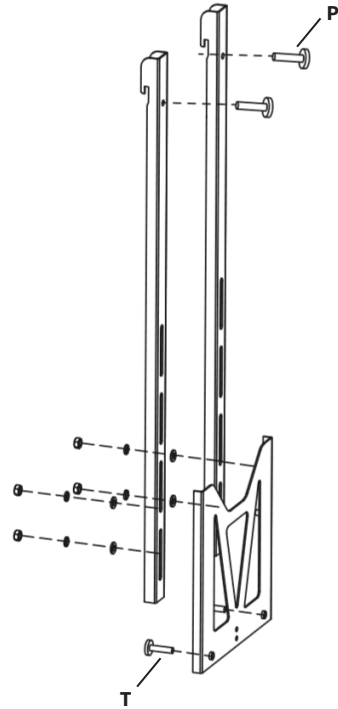

STEP 2

Assemble mounting bracket (**D**) to hangers (**C**) at desired height using nuts (**Q**) and washers (**O**).
Screw plastic thumb screws (**P**) through front of hangers (**C**) and thumb screws (**T**) through back of shelf mounting bracket.