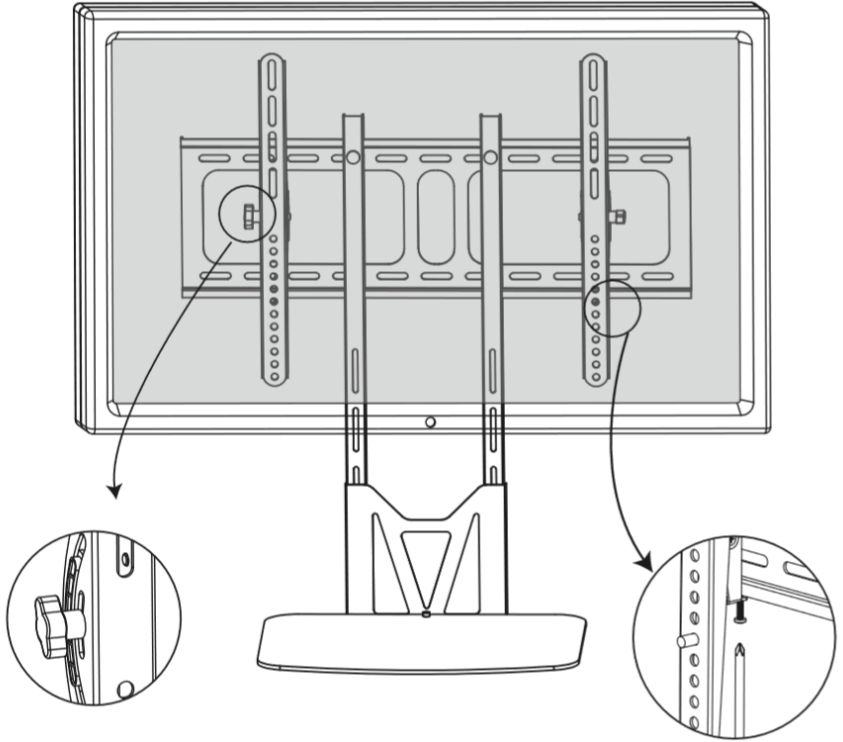

STEP 7

Hang TV on TV plate (A) and secure with safety bolts underneath TV brackets (B).