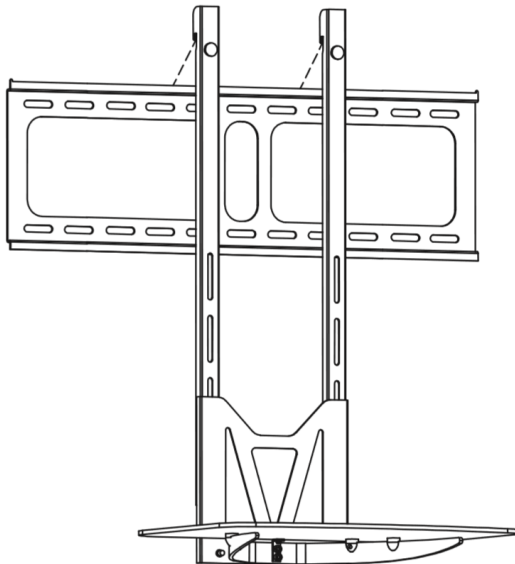

OPTION B: Concrete Ceiling

Use TV plate (A) to mark mounting locations on wall for drilling. Drill 2.4" deep holes using 10mm or 13/32" drill bit. Press anchors (N) into wall, and anchor TV mounting plate (A) to wall using screws (M) and washers (L).

STEP 2

Assemble mounting bracket (**D**) to hangers (**C**) at desired height using nuts (**Q**) and washers (**O**).
Screw plastic thumb screws (**P**) through front of hangers (**C**) and thumb screws (**T**) through back of shelf mounting bracket.

STEP 3

Assemble shelf support (**F**) and L bracket (**R**) to shelf mounting bracket with screws (**S**).

STEP 4

Slip shelf support pads (**V**) onto shelf support, and secure with 2.5mm Allen key (**W**). Rest glass shelf (**E**) on shelf support with pads, and secure with screw (**S**). DO NOT OVERTIGHTEN, as this could damage the glass.

STEP 5

Hang shelf assembly onto TV plate (**A**), and secure with previously installed thumbscrews. Turn lower thumbscrews to adjust the angle of the shelf.

STEP 6

Assemble TV brackets (**B**) to TV using appropriate mounting screws (**G, H, I, J**) and washers (**K**). Ensure that VESA brackets are positioned with slots on top and holes on bottom, and with the tilt adjustment knobs facing away from each other.