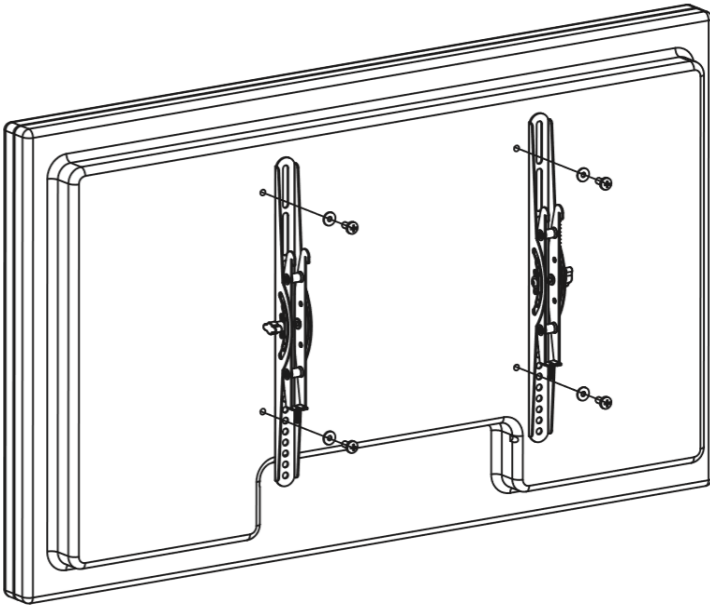

OPTION B: Concrete Ceiling

Use TV plate (A) to mark mounting locations on wall for drilling. Drill 2.4" deep holes using 10mm or 13/32" drill bit. Press anchors (N) into wall, and anchor TV mounting plate (A) to wall using screws (M) and washers (L).

STEP 2

Assemble mounting bracket (**D**) to hangers (**C**) at desired height using nuts (**Q**) and washers (**O**).
Screw plastic thumb screws (**P**) through front of hangers (**C**) and thumb screws (**T**) through back of shelf mounting bracket.

STEP 3

Assemble shelf support (**F**) and L bracket (**R**) to shelf mounting bracket with screws (**S**).

STEP 4

Slip shelf support pads (**V**) onto shelf support, and secure with 2.5mm Allen key (**W**). Rest glass shelf (**E**) on shelf support with pads, and secure with screw (**S**). DO NOT OVERTIGHTEN, as this could damage the glass.

STEP 5

Hang shelf assembly onto TV plate (**A**), and secure with previously installed thumbscrews. Turn lower thumbscrews to adjust the angle of the shelf.

STEP 6

Assemble TV brackets (**B**) to TV using appropriate mounting screws (**G, H, I, J**) and washers (**K**). Ensure that VESA brackets are positioned with slots on top and holes on bottom, and with the tilt adjustment knobs facing away from each other.