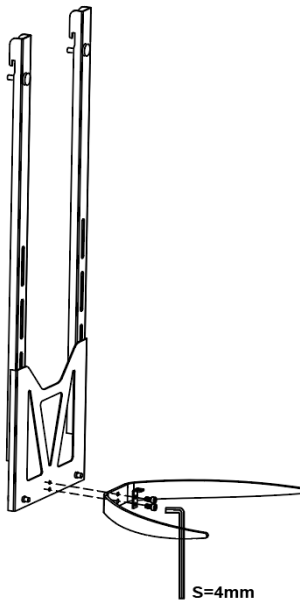

STEP 3

Assemble shelf support (**F**) and L bracket (**R**) to shelf mounting bracket with screws (**S**).