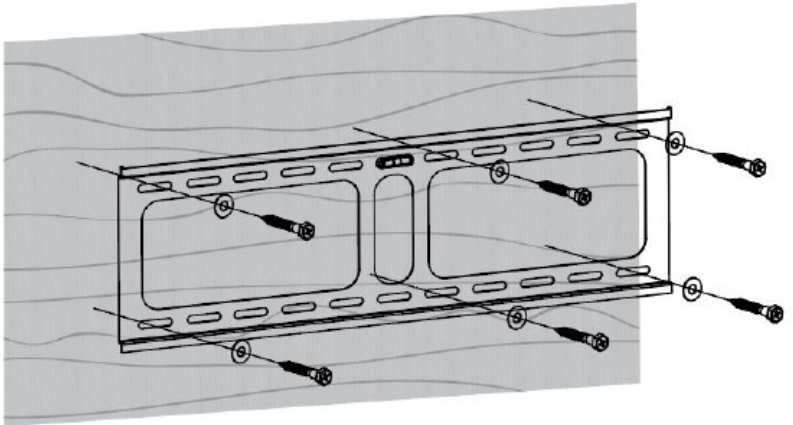

ASSEMBLY STEPS

STEP 1

OPTION A: Wood Wall

Use TV plate (A) to mark mounting locations on wall for drilling. Use of a stud finder is highly recommended. Drill 1.2" deep holes with a 3mm or 1/8" drill bit, and anchor TV mounting plate (A) to wall using screws (M) and washers (L).

OPTION B: Concrete Ceiling

Use TV plate (A) to mark mounting locations on wall for drilling. Drill 2.4" deep holes using 10mm or 13/32" drill bit. Press anchors (N) into wall, and anchor TV mounting plate (A) to wall using screws (M) and washers (L).