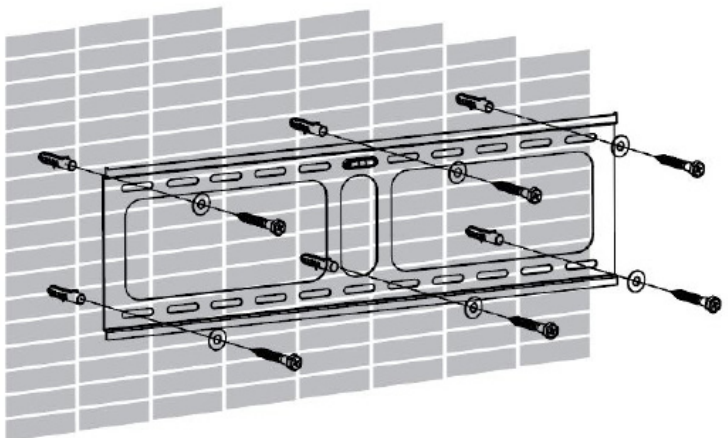

ASSEMBLY STEPS

STEP 1

OPTION A: Wood Wall

Use TV plate (A) to mark mounting locations on wall for drilling. Use of a stud finder is highly recommended. Drill 1.2" deep holes with a 3mm or 1/8" drill bit, and anchor TV mounting plate (A) to wall using screws (M) and washers (L).

OPTION B: Concrete Ceiling

Use TV plate (A) to mark mounting locations on wall for drilling. Drill 2.4" deep holes using 10mm or 13/32" drill bit. Press anchors (N) into wall, and anchor TV mounting plate (A) to wall using screws (M) and washers (L).