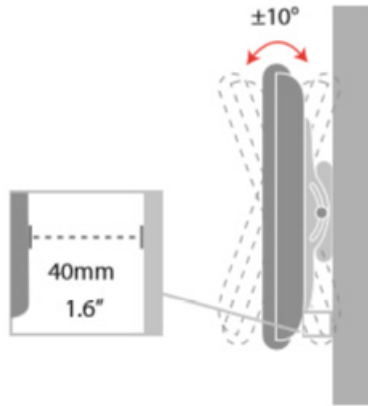

OPTION B: Concrete Ceiling

Use TV plate (A) to mark mounting locations on wall for drilling. Drill 2.4" deep holes using 10mm or 13/32" drill bit. Press anchors (N) into wall, and anchor TV mounting plate (A) to wall using screws (M) and washers (L).

STEP 3

Assemble shelf support (**F**) and L bracket (**R**) to shelf mounting bracket with screws (**S**).

STEP 4

Slip shelf support pads (**V**) onto shelf support, and secure with 2.5mm Allen key (**W**). Rest glass shelf (**E**) on shelf support with pads, and secure with screw (**S**). DO NOT OVERTIGHTEN, as this could damage the glass.

STEP 5

Hang shelf assembly onto TV plate (**A**), and secure with previously installed thumbscrews. Turn lower thumbscrews to adjust the angle of the shelf.

STEP 6

Assemble TV brackets (**B**) to TV using appropriate mounting screws (**G, H, I, J**) and washers (**K**). Ensure that VESA brackets are positioned with slots on top and holes on bottom, and with the tilt adjustment knobs facing away from each other.

STEP 7

Hang TV on TV plate (A) and secure with safety bolts underneath TV brackets (B).

Open **Monday - Friday 7:00am - 7:00pm** CST,
our dedicated support team can offer immediate assistance with rapid response times. If any parts are received damaged or defective, please contact us. We are happy to replace parts to ensure you have a fully functioning product.