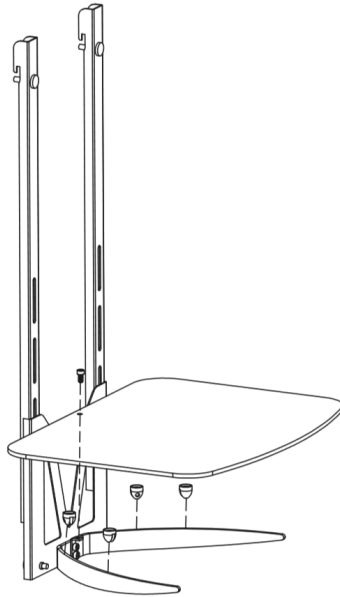

OPTION B: Concrete Ceiling

Use TV plate (A) to mark mounting locations on wall for drilling. Drill 2.4" deep holes using 10mm or 13/32" drill bit. Press anchors (N) into wall, and anchor TV mounting plate (A) to wall using screws (M) and washers (L).

STEP 2

Assemble mounting bracket (**D**) to hangers (**C**) at desired height using nuts (**Q**) and washers (**O**).
Screw plastic thumb screws (**P**) through front of hangers (**C**) and thumb screws (**T**) through back of shelf mounting bracket.

STEP 3

Assemble shelf support (**F**) and L bracket (**R**) to shelf mounting bracket with screws (**S**).

STEP 4

Slip shelf support pads (**V**) onto shelf support, and secure with 2.5mm Allen key (**W**). Rest glass shelf (**E**) on shelf support with pads, and secure with screw (**S**). DO NOT OVERTIGHTEN, as this could damage the glass.

STEP 5

Hang shelf assembly onto TV plate (**A**), and secure with previously installed thumbscrews. Turn lower thumbscrews to adjust the angle of the shelf.

STEP 6

Assemble TV brackets (**B**) to TV using appropriate mounting screws (**G, H, I, J**) and washers (**K**). Ensure that VESA brackets are positioned with slots on top and holes on bottom, and with the tilt adjustment knobs facing away from each other.